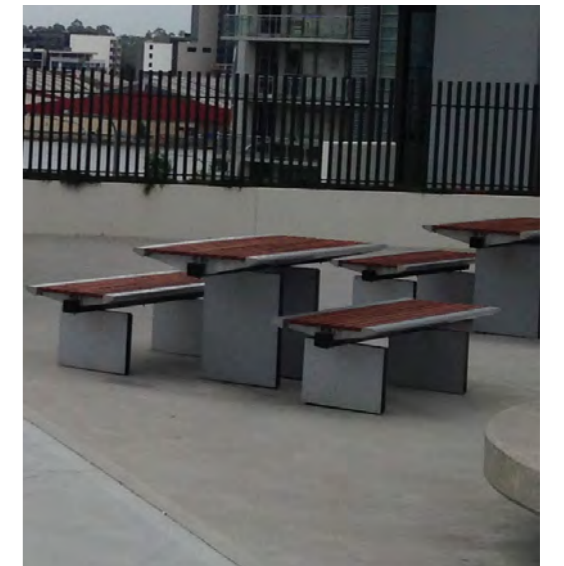

Park Pavilions & Furniture

Note: Pavilion Structures are indicative only. The intent is to provide look and feel of structures. Final design to be developed during design development.

Park Shelter A (See Stoddart Infrastructure drawings for detailed drawings. Appendix A)

Park Shelter B (See Stoddart Infrastructure drawings for detailed drawings. Appendix A)

Park Shelter C (See Stoddart Infrastructure drawings for detailed drawings. Appendix A)

Rubbish Bins with Dog Bag Dispenser

Bench Seats
Urbano Range Furniture

Double hot plate BBQ

Water Bubbler.
(Specification TBC by CBC)

Table & Chairs
Urbano Range Furniture