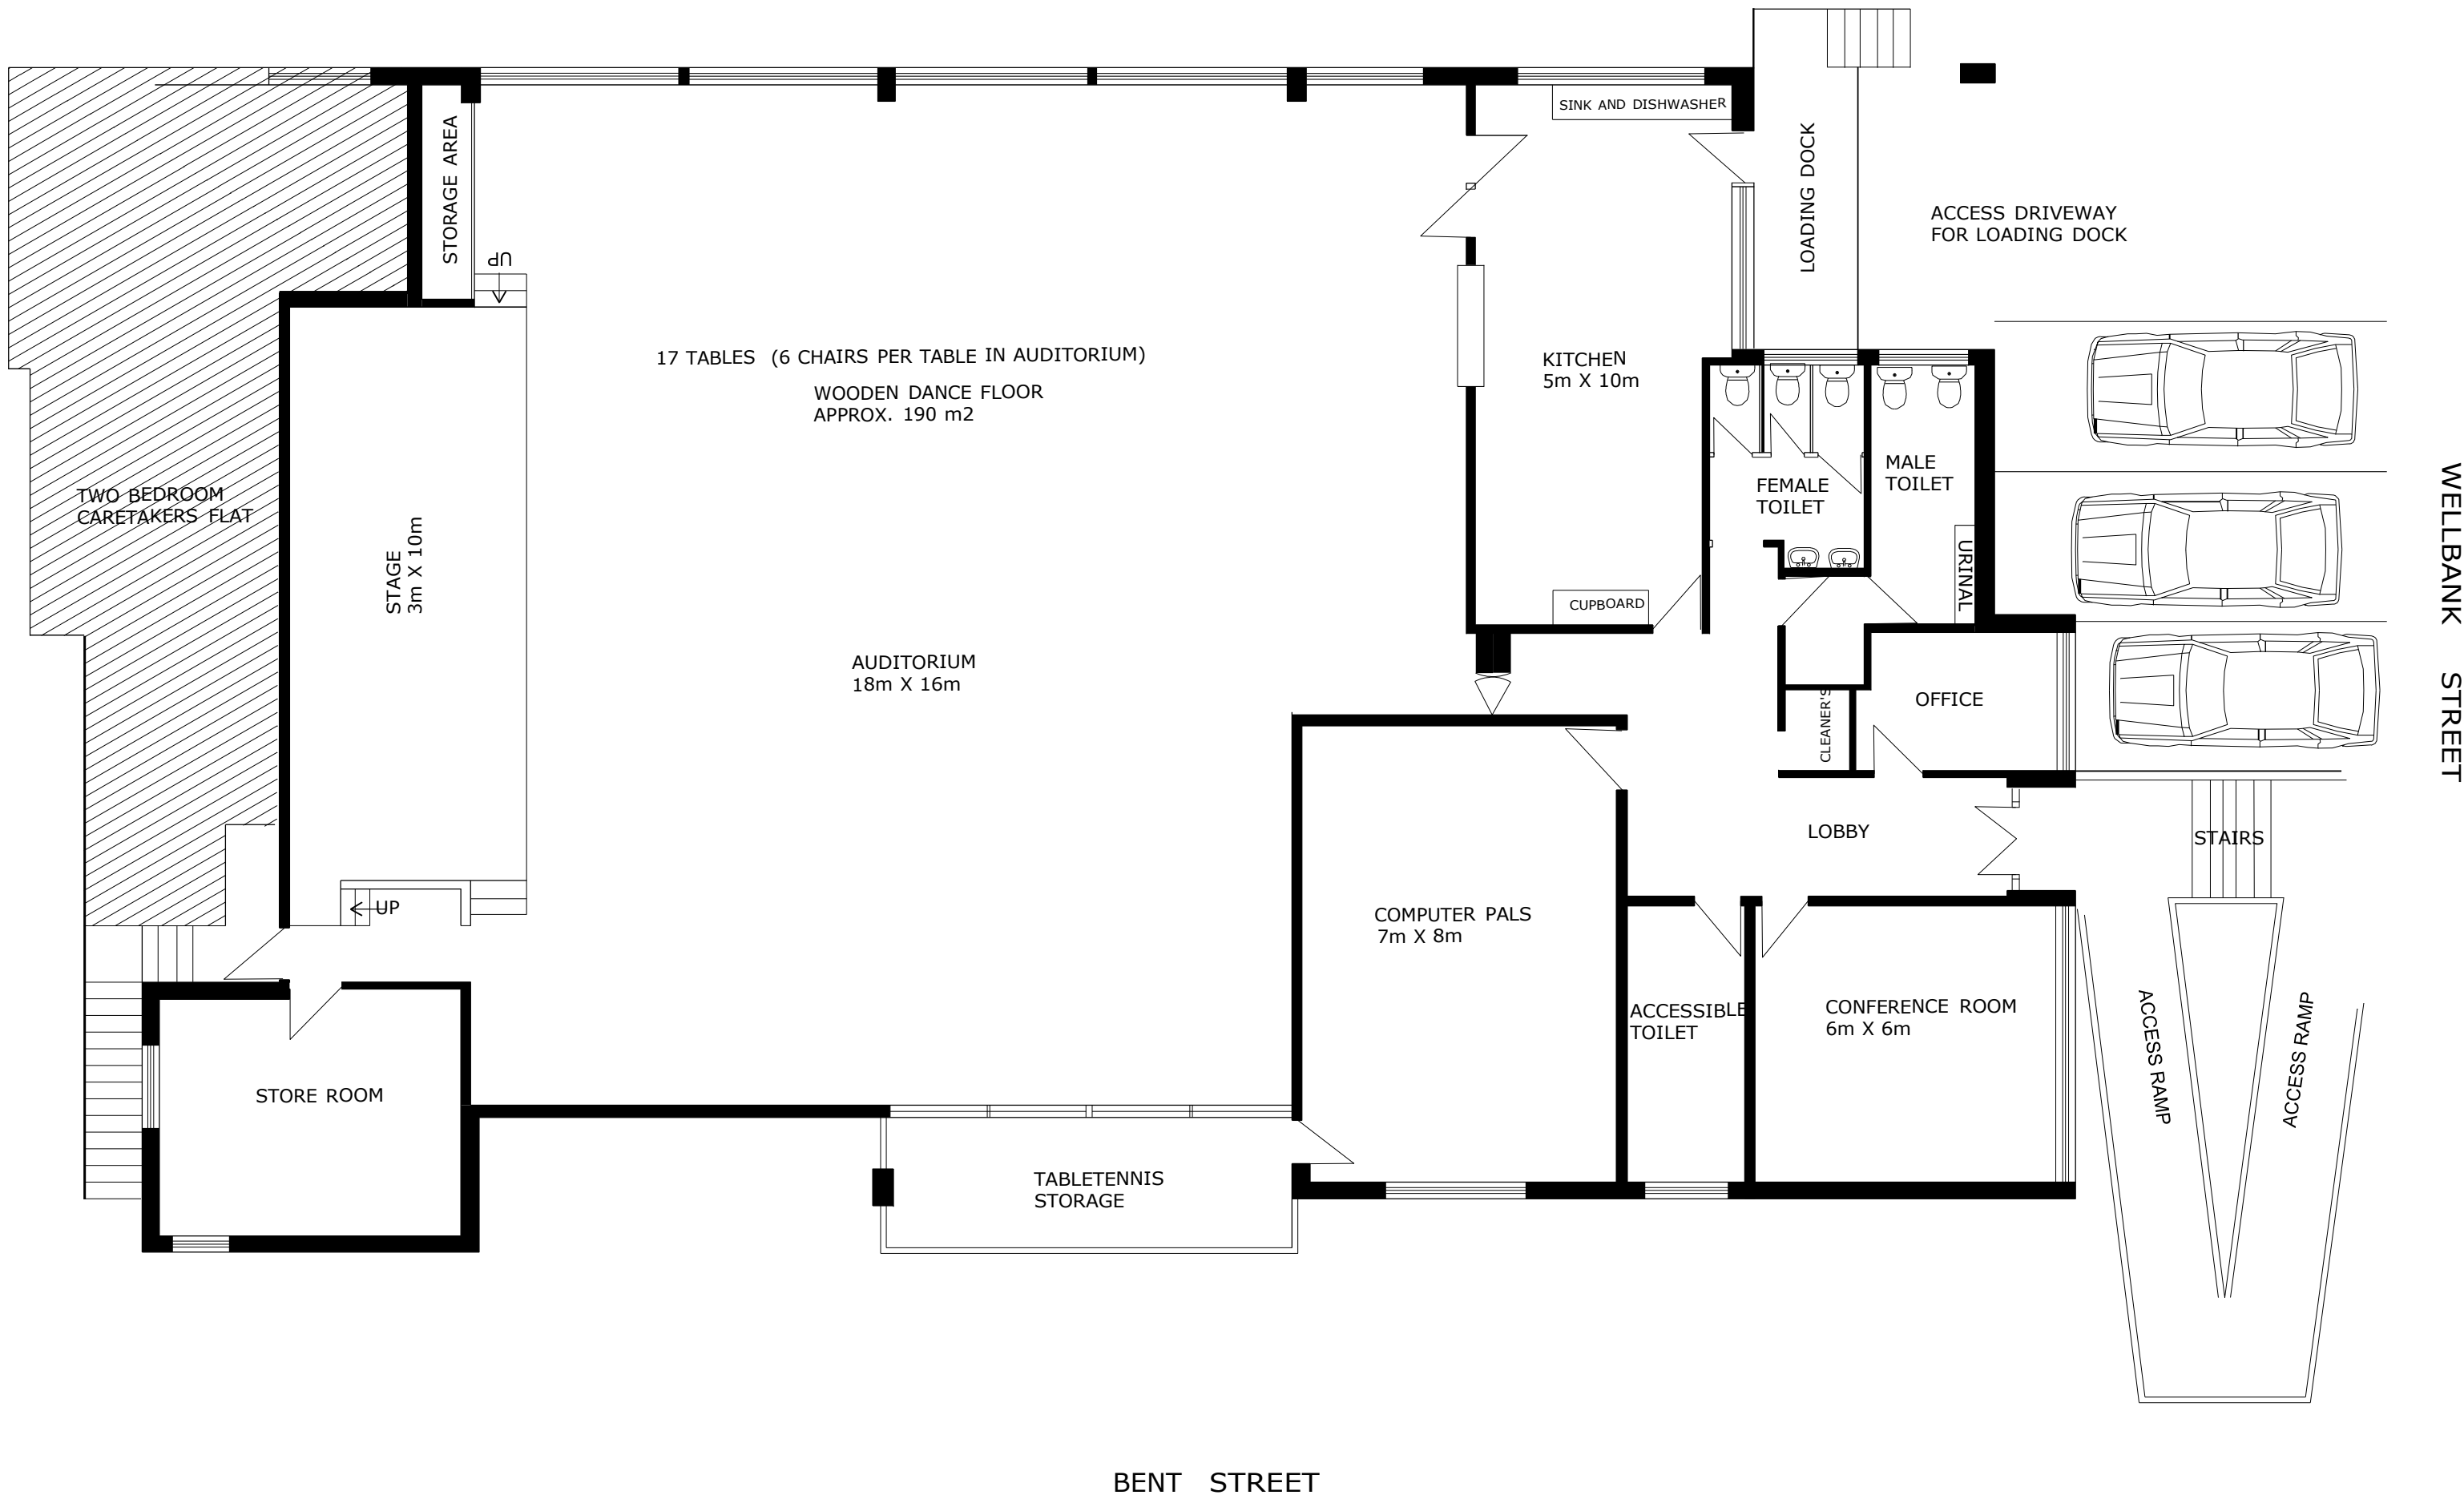

WELLBANK STREET

BENT STREET