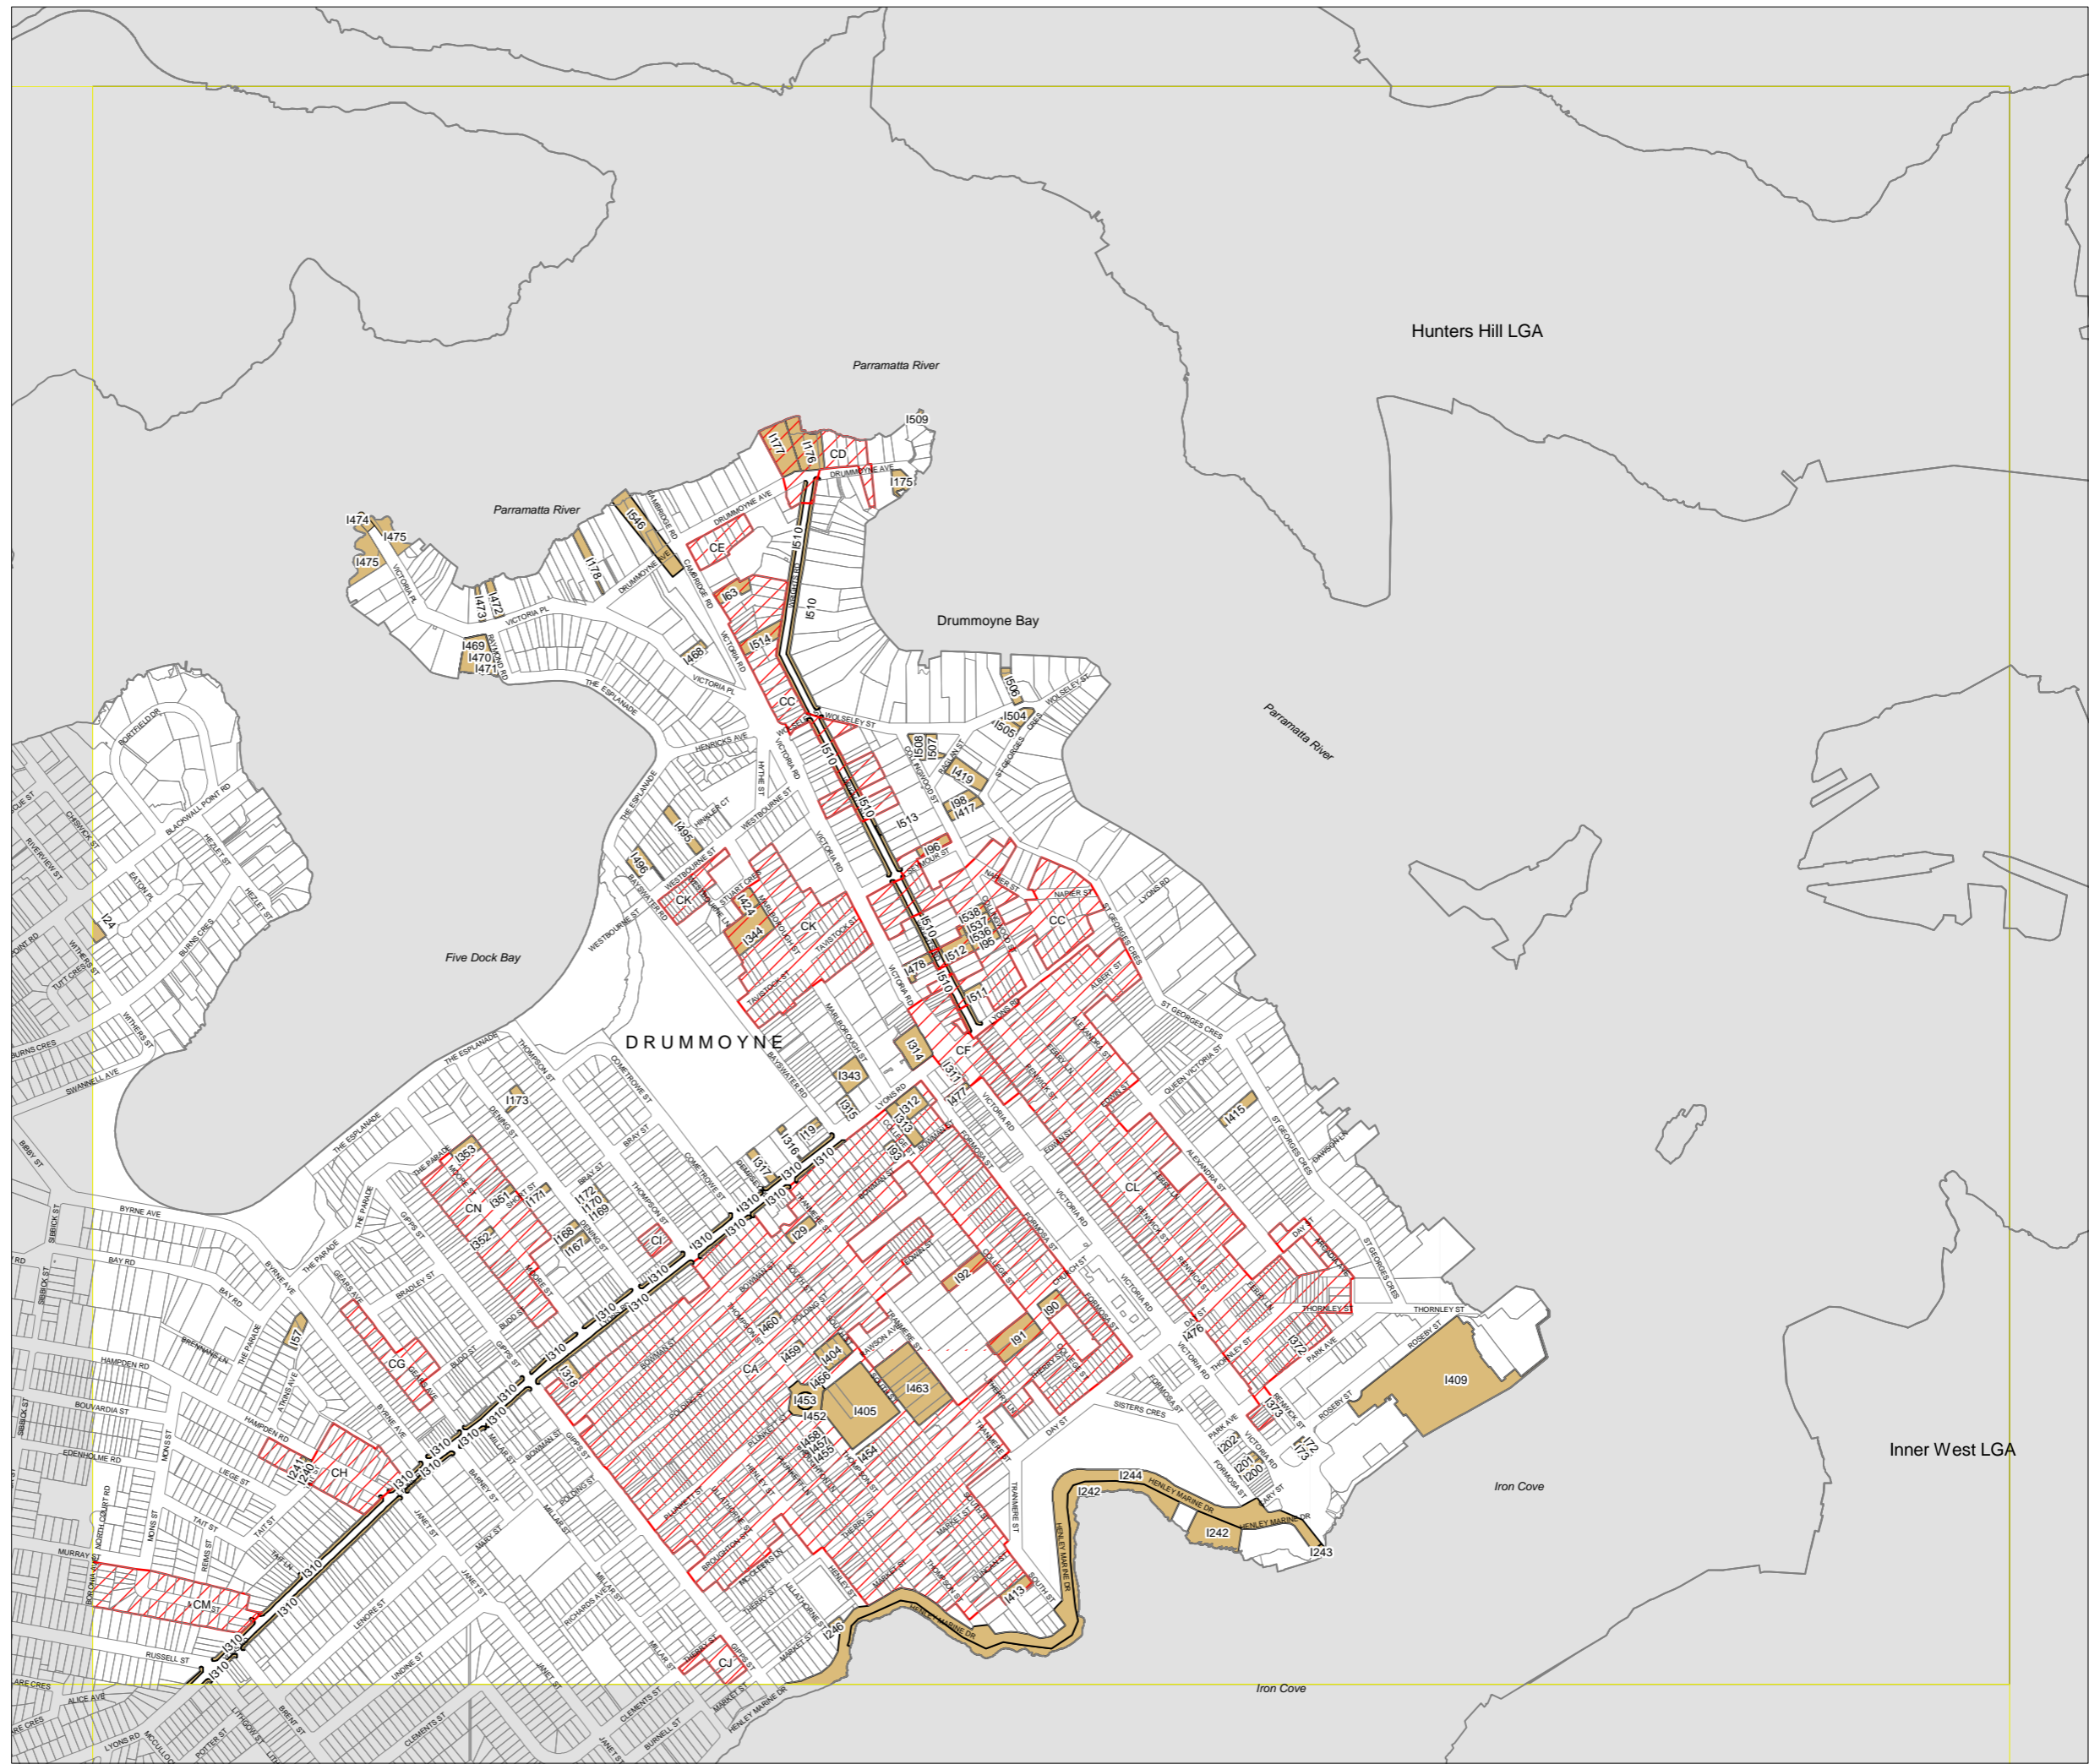

Canada Bay Local Environmental Plan 2013

Heritage Map Sheet HER_006

Heritage

-  Conservation Area
-  Item - General

Cadastre

-  Cadastre 24/07/2020 © Spatial Services

0 200 400 Metres

Projection: GDA 1994
MGA Zone 56

Scale: 1: 10,000 @ A3