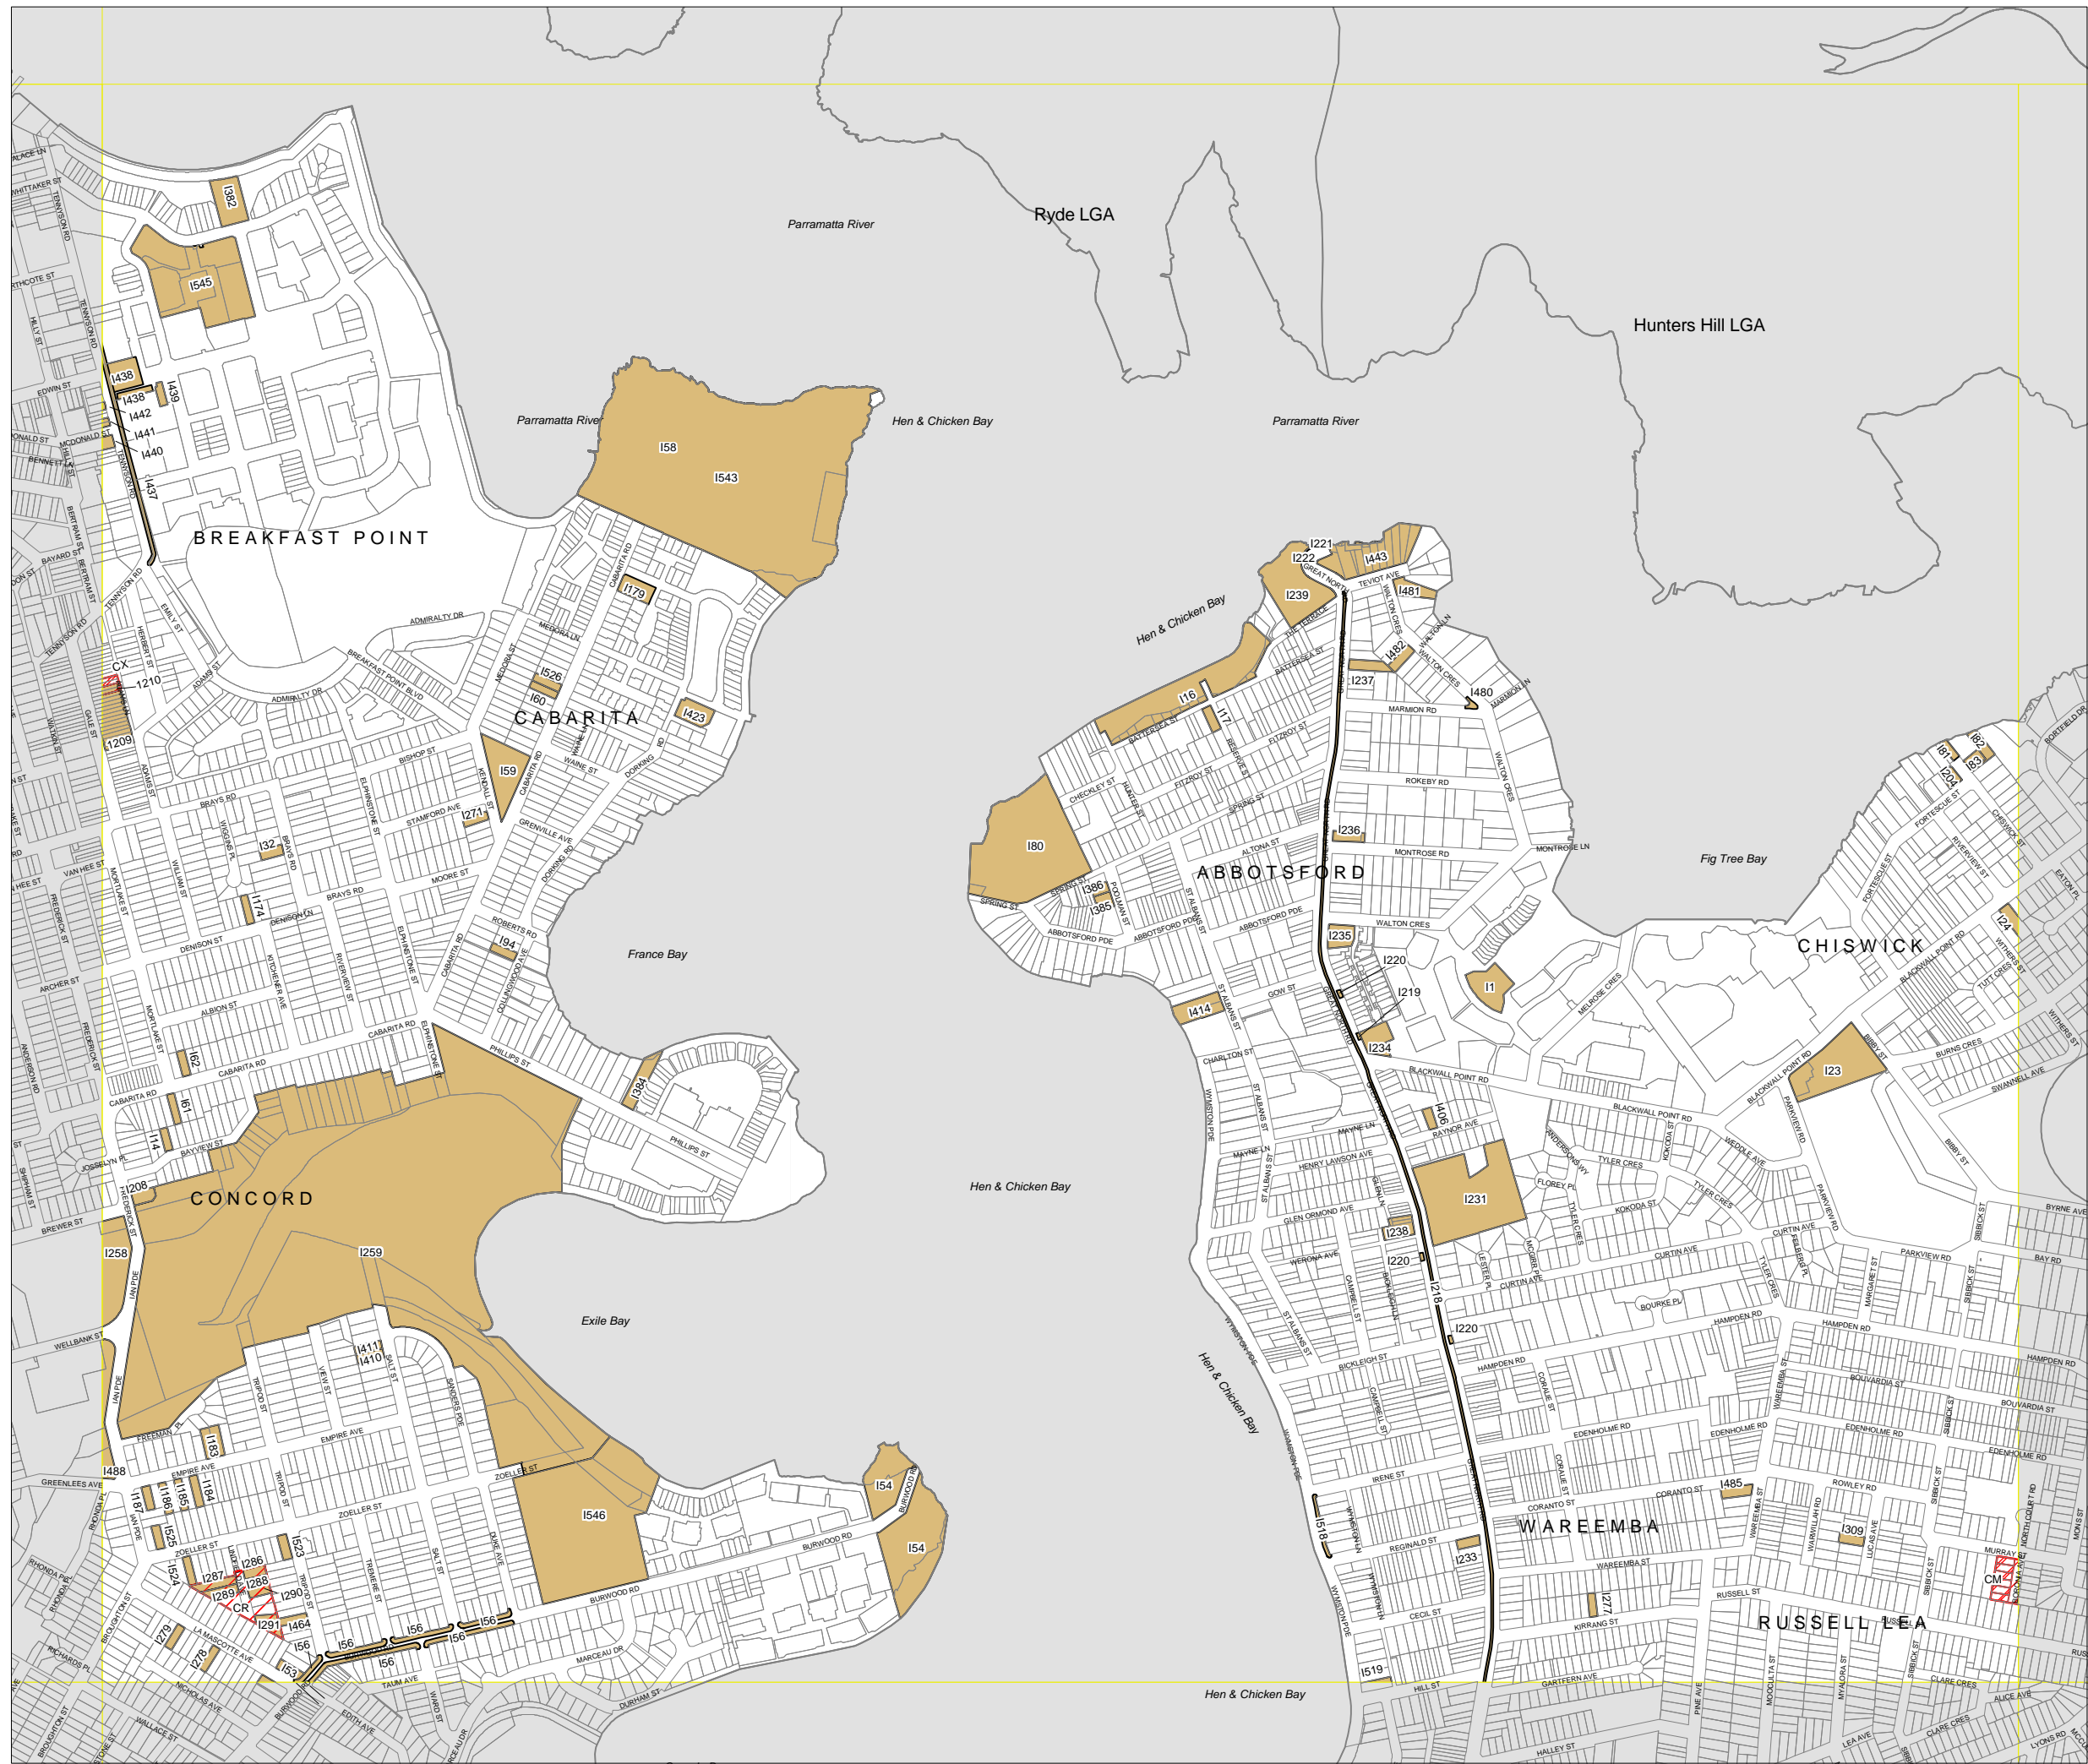

## Heritage Map Sheet HER\_004

### Heritage

Conservation Area

Item - General

### Cadastre

Cadastre 24/07/2020 © Spatial Services

0 200 400 Metres

Projection: GDA 1994  
MGA Zone 56

Scale: 1: 10,000 @ A3